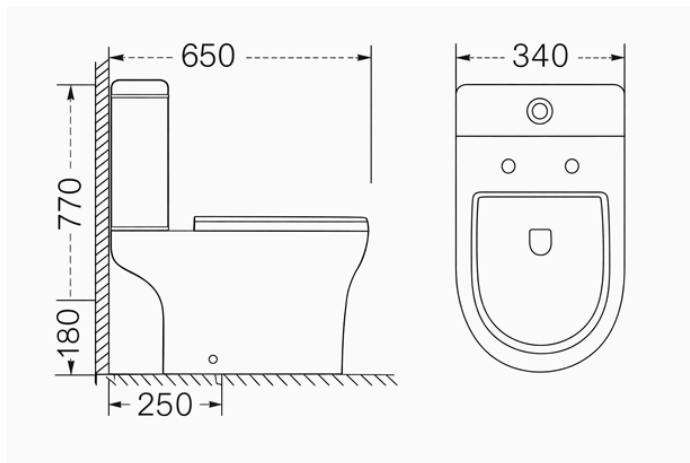

ARENO OPEN BACK WC

COMPLETE RIMLESS TOILET

CODE
DS-1217

TYPE
OPEN BACK

BRAND
SANOVIA

INSTALLATION
S-TRAP 250mm

PRODUCT DESCRIPTION

Complete Rimless toilet with dual-flush, soft-close seat, and water-efficient 4.5/3L flush system. Designed for durability, hygiene, and easy maintenance.

Packaging: 1 pc / carton

TECHNICAL DRAWING

TECHNICAL SPECIFICATIONS

Material	Porcelain
Finish	Glossy
Available Colors	White
Warranty	2 Years in porcelain
Certification (CE / EN 977-CL1-5A)	Yes