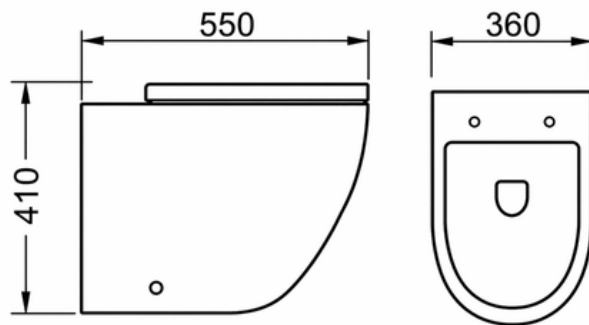

ARIA FLOORSTANDING WC

FLOORSTANDING BTW TORNADO RIMLESS TOILET

CODE
DS-2374

TYPE
FLOORSTAND

BRAND
SANOVIA

INSTALLATION
CONCEALED
FLOORSTANDING

PRODUCT DESCRIPTION

Floorstanding rimless tornado toilet with dual-flush, soft-close seat, and water-efficient 4.5/3L flush system. Designed for durability, hygiene, and easy maintained.

Packaging: 1 pc / carton

TECHNICAL DRAWING

TECHNICAL SPECIFICATIONS

Material	Porcelain
Finish	Glossy
Available Colors	White
Warranty	2 Years in porcelain
Certification (CE / EN 977-CL1-5A)	Yes