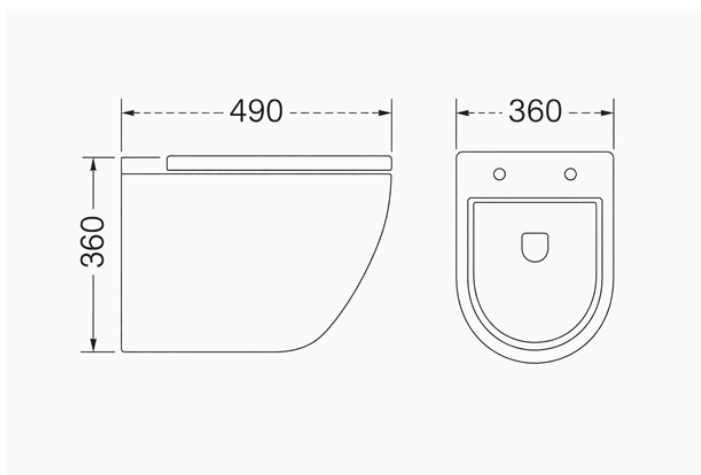

ARIA WALL-HUNG WC

WALL-HUNG RIMLESS TOILET

CODE
DS-1025

TYPE
WALL-HUNG

BRAND
SANOVIA

INSTALLATION
CONCEALED
WALL-HUNG

PRODUCT DESCRIPTION

Wall-hung rimless toilet with dual-flush, soft-close seat, and water-efficient 4.5/3L flush system. Designed for durability, hygiene, and easy maintenance.

Packaging: 1 pc / carton

TECHNICAL DRAWING

TECHNICAL SPECIFICATIONS

Material	Porcelain
Finish	Glossy
Available Colors	White
Warranty	2 Years in porcelain
Certification (CE / EN 977-CL1-5A)	Yes