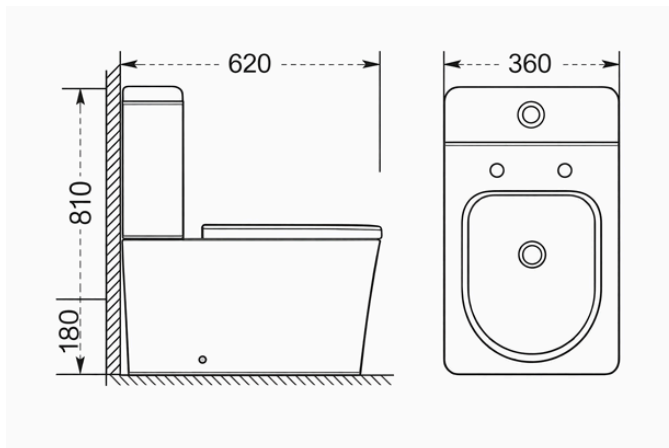

OLIA BTW WC

COMPLETE RIMLESS TOILET

CODE
DS-1004

TYPE
BACK TO WALL

BRAND
SANOVIA

INSTALLATION
P-TRAP 180mm

PRODUCT DESCRIPTION

Complete Rimless toilet with dual-flush, soft-close seat, and water-efficient 4.5/3L flush system. Designed for durability, hygiene, and easy maintained.

Packaging: 1 pc / carton

TECHNICAL DRAWING

TECHNICAL SPECIFICATIONS

Material	Porcelain
Finish	Glossy
Available Colors	White
Warranty	2 Years in porcelain
Certification (CE / EN 977-CL1-5A)	Yes