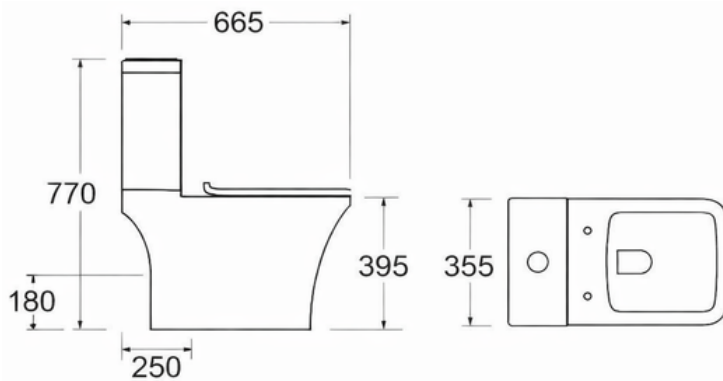

SERENA OPEN BACK WC

COMPLETE RIMLESS TOILET

CODE
DS-1215

TYPE
OPEN BACK

BRAND
SANOVIA

INSTALLATION
S-TRAP 250mm

PRODUCT DESCRIPTION

Complete Rimless toilet with dual-flush, soft-close seat, and water-efficient 4.5/3L flush system. Designed for durability, hygiene, and easy maintenance.

Packaging: 1 pc / carton

TECHNICAL DRAWING

TECHNICAL SPECIFICATIONS

Material	Porcelain
Finish	Glossy
Available Colors	White
Warranty	2 Years in porcelain
Certification (CE / EN 977-CL1-5A)	Yes