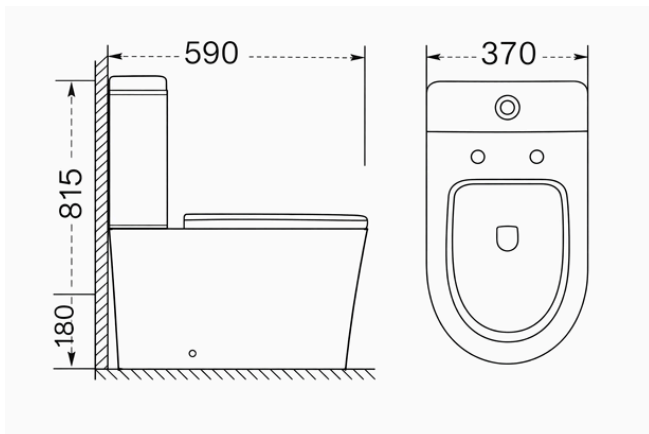

TECHNICAL DRAWING

TECHNICAL SPECIFICATIONS

Material	Porcelain
Finish	Glossy
Available Colors	White
Warranty	2 Years in porcelain
Certification (CE / EN 977-CL1-5A)	Yes