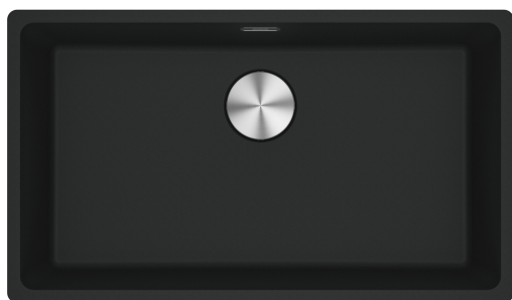

Maris MRG 110-72 Matt Black | 125.0688.513

The Franke Maris MRG 110-72 is manufactured from an exceptionally tough material, highly resistant to burns, dents, chips and stains. Pioneered by Franke, it's a unique material with a subtle sheen that is warm to the touch thanks to its close to 80% of quartz sand. The surface is finely textured ensuring high hygiene standards. - Undermount installation. - 3½" semi-integrated waste with circular cover-plate and hygienic overflow. - 50 year guarantee on all Franke sinks.

Product Information

Sink type	Bowl (no drainer)
Type of material	Granite
Number of bowls	1
Colour	Matt Black
Finish	None

Dimensions

External size: right to left	753.0
External size: front to back	433.0
Bowl 1 size: right to left	720.0
Bowl 1 size: front to back	400.0
Bowl 1: depth	200.0

Product Identification

Product brand	FRANKE
Product family	Maris
Model range	Maris
Approval logo	CE
Approval logo	UKCA

Properties

Drainers number	No drainer
Product reversibility	No
Tap ledge	No
Waste kit include	Yes
Waste kit type	Manual
Siphon included	No
Number of tap holes	No tap hole
Soap dispenser hole	No