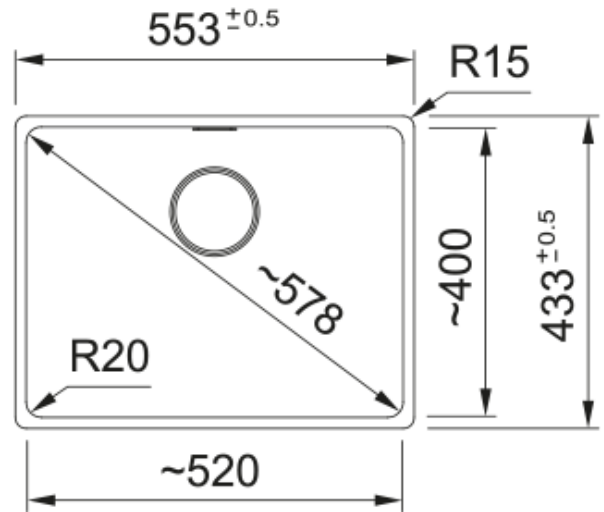

MRG 210/110-52 3 1/2" WWK ND HOF PW | 135.0666.832

MARIS MRG 110 52 Polar White 560x440mm, Undermount, Fraganite, 31" Waste with Cover & Hygienic Overflow. 50 Year Guarantee on all Franke sinks.

Product Information

Sink type	Bowl (no drainer)
Type of material	Granite
Number of bowls	1
Colour	Polar white
Finish	None

Dimensions

External size: right to left	553.0
External size: front to back	433.0
Bowl 1 size: right to left	520.0
Bowl 1 size: front to back	400.0
Bowl 1: depth	200.0

Installation

Minimum cabinet size	60 cm
----------------------	-------

Product specifications

Installation type	Flushmount
Installation type	Undermount
Waste outlet	3 1/2"
Position of drainer	No drainer
Bowl 1: accessory ledge	no