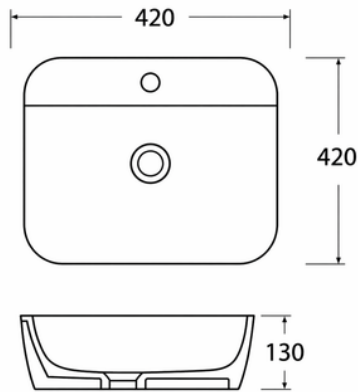

## ART BASIN

COUNTERTOP

**CODE**  
DS-3081

**TYPE**  
COUNTERTOP

**BRAND**  
SANOVIA

**INSTALLATION**  
COUNTERTOP

### PRODUCT DESCRIPTION

Oval countertop washbasin without overflow. High quality ceramic with anti-scratch glaze. Compatible with click-clack waste.

**Packaging:** 1 pc / carton

### TECHNICAL DRAWING

**Dimensions:**  
420x420x130mm