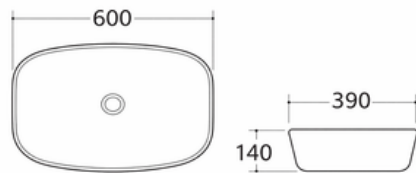

ART BASIN

COUNTERTOP

CODE
DS-3083

TYPE
COUNTERTOP

BRAND
SANOVIA

INSTALLATION
COUNTERTOP

PRODUCT DESCRIPTION

Oval countertop washbasin without overflow. High quality ceramic with anti-scratch glaze. Compatible with click-clack waste.

Packaging: 1 pc / carton

TECHNICAL DRAWING

Dimensions:
600x390x140mm

TECHNICAL SPECIFICATIONS

Material	Porcelain
Finish	Glossy
Available Colors	White
Warranty	2 Years in porcelain
Certification (CE / EN 977-CL1-5A)	Yes