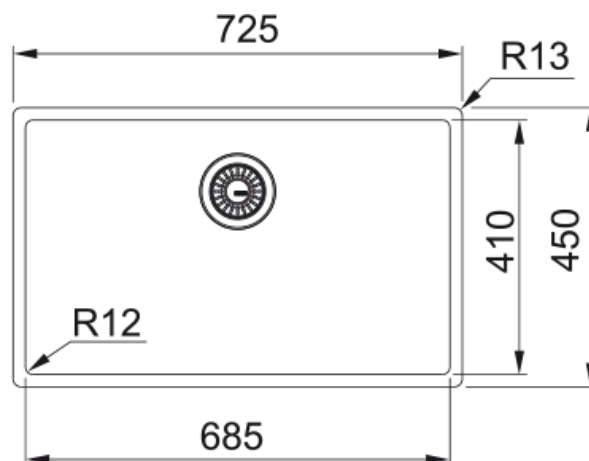

Mythos Masterpiece BXM 210/110-68 Gold | 127.0674.533

Mythos Masterpiece BXM 210/110-68, Gold PVD coating and nanocoating with F-Inox Technology, Stainless Steel, can be installed as a slim-top, flushmount or undermount, 1 bowl without drainer, 685mm x 410mm, 3 1/2". Includes colour coordinated bottom grid and semi- integrated waste with matching overflow. Additional coloured strainer bowl and rollamat can be bought. 50 Year Guarantee on all Franke sinks. 50 Year Guarantee on all Franke sinks. Available early 2025.

Product Information

Sink type	Bowl (no drainer)
Type of material	Stainless steel
Number of bowls	1
Colour	Gold
Finish	Pvd

Dimensions

External size: right to left	725.0
External size: front to back	450.0
Bowl 1 size: right to left	685.0
Bowl 1 size: front to back	410.0
Bowl 1: depth	200.0

Installation

Minimum cabinet size	80 cm
----------------------	-------

Product specifications

Installation type	Flushmount
Installation type	Undermount
Installation type	Slimtop
Waste outlet	3 1/2"
Position of drainer	No drainer
Bowl 1: accessory ledge	no
Active Twist Compatibility	No
Installation Device	Fastfix