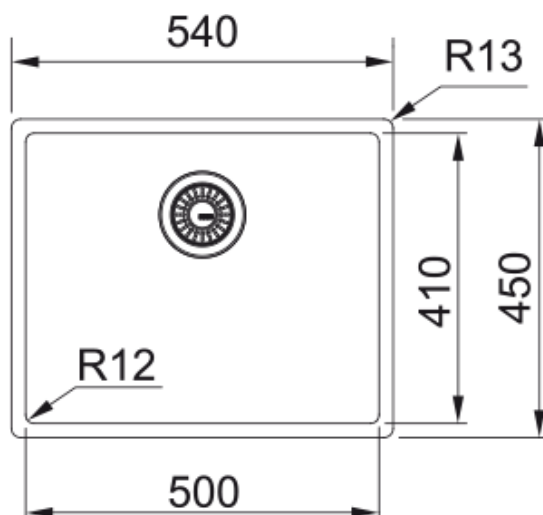

## Mythos Masterpiece BXM 210/110-50 Gold | 127.0674.362

Mythos Masterpeice BXM 210/110-50, Gold PVD coating and nanocoating with F-Inox Technology, Stainless Steel, can be installed as a slim-top, flushmount or undermount, 1 bowl without drainer, 500mm x 410mm, 3 1/2". Includes colour coordinated bottom grid and semi- integrated waste with matching overflow. Additional coloured strainer bowl and rollamat can be bought. 50 Year Guarantee on all Franke sinks. 50 Year Guarantee on all Franke sinks.

### Dimensions

External size: right to left	540.0
External size: front to back	450.0
Bowl 1 size: right to left	500.0
Bowl 1 size: front to back	410.0
Bowl 1: depth	200.0

### Installation

Minimum cabinet size	55 cm
----------------------	-------