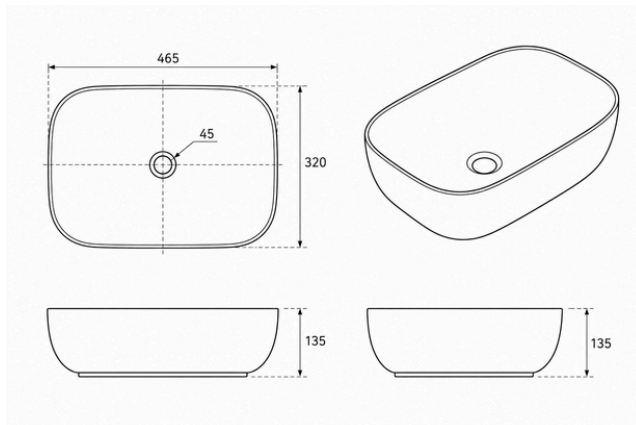

ART BASIN

COUNTERTOP

CODE
DS-2013-M2

TYPE
COUNTERTOP

BRAND
SANOVIA

INSTALLATION
COUNTERTOP

PRODUCT DESCRIPTION

Countertop matt black washbasin without overflow. High quality ceramic with anti-scratch glaze. Compatible with click-clack waste.

Packaging: 1 pc / carton

TECHNICAL DRAWING

Dimensions:
465x320x135mm

TECHNICAL SPECIFICATIONS

Material	Porcelain
Finish	Matt
Available Colors	Black
Warranty	2 Years in porcelain
Certification (CE / EN 977-CL1-5A)	Yes