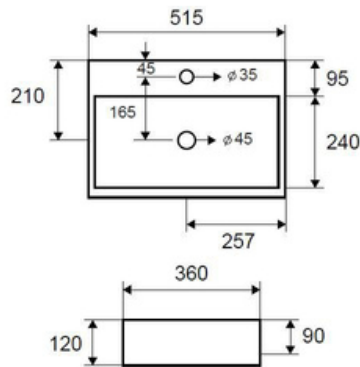

### TECHNICAL DRAWING

**Dimensions:**  
515x360x120mm