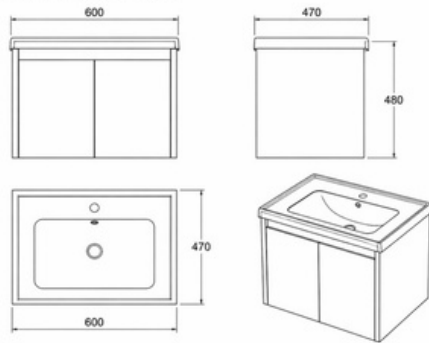

DORIS VANITY SET

WALL-HUNG VANITY WITH MIRROR CABINET

CODE
DS-6047A-6

TYPE
VANITY SET

BRAND
SANOVIA

INSTALLATION
WALL-HUNG

PRODUCT DESCRIPTION

Bathroom furniture with two handleless doors, mirror cabinet and overflow basin. High quality ceramic with anti-scratch glaze. Compatible with click-clack waste.

Packaging: 1 pc / carton

TECHNICAL DRAWING

VANITY UNIT: 600x470x480mm

MIRROR CABINET: 500x130x630mm

Dimensions:

600x470x480mm (furniture)

Dimensions:

500x630x130mm (mirror)