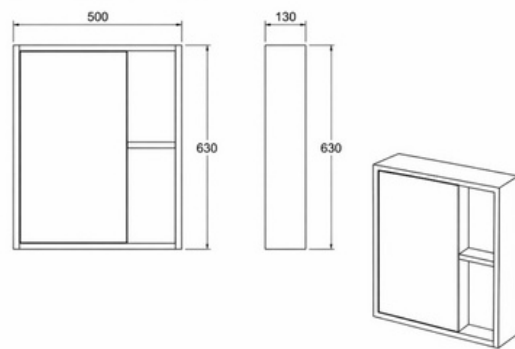

DORIS VANITY SET

WALL-HUNG VANITY WITH MIRROR CABINET

CODE
DS-6047A-6

TYPE
VANITY SET

BRAND
SANOVIA

INSTALLATION
WALL-HUNG

PRODUCT DESCRIPTION

Bathroom furniture with two handleless doors, mirror cabinet and overflow basin. High quality ceramic with anti-scratch glaze. Compatible with click-clack waste.

Packaging: 1 pc / carton

TECHNICAL DRAWING

VANITY UNIT: 600x470x480mm

MIRROR CABINET: 500x130x630mm

Dimensions:

600x470x480mm (furniture)

Dimensions:

500x630x130mm (mirror)