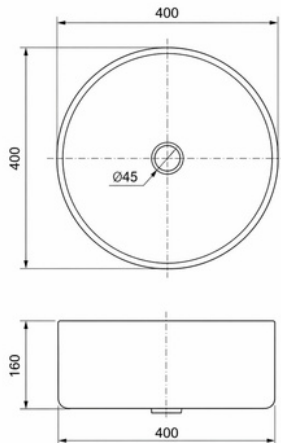

ART BASIN

COUNTERTOP

CODE
DS-8007

TYPE
COUNTERTOP

BRAND
SANOVIA

INSTALLATION
COUNTERTOP

PRODUCT DESCRIPTION

Round countertop washbasin without overflow. High quality ceramic with anti-scratch glaze. Compatible with click-clack waste.

Packaging: 1 pc / carton

TECHNICAL DRAWING

Dimensions:
400x400x160mm

TECHNICAL SPECIFICATIONS

Material	Porcelain
Finish	Glossy
Available Colors	White
Warranty	2 Years in porcelain
Certification (CE / EN 977-CL1-5A)	Yes