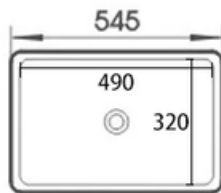

ART BASIN

UNDERCOUNTER

CODE
DS-T261

TYPE
UNDERMOUNT

BRAND
SANOVIA

INSTALLATION
UNDERCOUNTER

PRODUCT DESCRIPTION

Undercounter washbasin with overflow. High quality ceramic with anti-scratch glaze. Compatible with click-clack waste.

Packaging: 1 pc / carton

TECHNICAL DRAWING

Dimensions:

545x380x180mm (outside)
490x320mm (inside)

TECHNICAL SPECIFICATIONS

Material	Porcelain
Finish	Glossy
Available Colors	White
Warranty	2 Years in porcelain
Certification (CE / EN 977-CL1-5A)	Yes