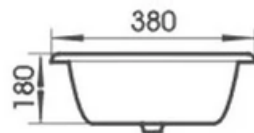

ART BASIN

UNDERCOUNTER

CODE
DS-T261

TYPE
UNDERMOUNT

BRAND
SANOVIA

INSTALLATION
UNDERCOUNTER

PRODUCT DESCRIPTION

Undercounter washbasin with overflow. High quality ceramic with anti-scratch glaze. Compatible with click-clack waste.

Packaging: 1 pc / carton

TECHNICAL DRAWING

Dimensions:

545x380x180mm (outside)
490x320mm (inside)

TECHNICAL SPECIFICATIONS

Material	Porcelain
Finish	Glossy
Available Colors	White
Warranty	2 Years in porcelain
Certification (CE / EN 977-CL1-5A)	Yes